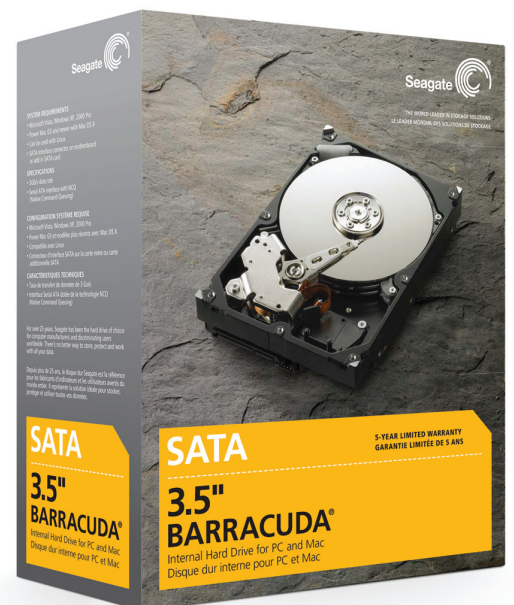

Seagate® Barracuda® 3.5" Internal Drive

Instant Add-on Storage

Retail Packaging Specs

Box dimensions: Horiz x Vert x Depth – 5.50" x 7.50" x 2.50" (139.70mm x 190.50mm x 63.50mm)
Box weight: 2.04 lbs (0.92 kg)
Master carton dimensions: Horiz x Vert x Depth – 6.06" x 15.50" x 5.75" (153.92mm x 393.70mm x 146.05mm)
Master carton weight: 8.15lbs (3.70kg)
Master carton quantity: 4
Master cartons per pallet: 432
Pallet dimensions: Horiz x Vert x Depth – 48.00" x 40.00" x 47.46" (1,219.20mm x 1,016.00mm x 1,205.48mm)
Pallet weight: 930.84 lbs (422.22kg)
Pallet layers: 6

Performance

- SATA: 3Gb/s
- Up to 7200RPM

Inside the Box

Barracuda® 3.5" internal hard drive
Interface cable
Power adapter
Mounting screws
CD with software and manual
Quick installation guide

System Requirements

- Microsoft Vista, Windows XP, 2000 Pro
- Power Mac G5 and newer with Mac O/S 10.2
- Can be used with Linux
- SATA interface connector on motherboard or add in SATA card

Region	Capacity	Spindle Speed	Cache	Model Number	UPC Code	Multi-pack UPC
US / CAN	500GB	7200RPM	16MB	ST3500641AS-RK	763649002346	10763649002343
US / CAN	1TB	7200RPM	32MB	ST310005N1A1AS-RK	763649005828	10763649005825
US / CAN	1.5TB	7200RPM	32MB	ST315005N1A1AS-RK	763649013977	10763649013974
US / CAN	1.5TB	5900RPM	32MB	ST315005N4A1AS-RK	763649017593	10763649017590
US / CAN	2TB	5900RPM	32MB	ST320005N4A1AS-RK	763649017616	10763649017613